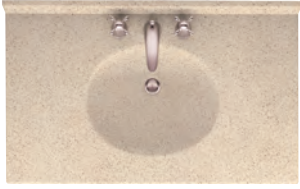

Swanstone Vanity Tops and Bowls, offer beautiful and durable bath solutions.

Chesapeake Double Bowl

CH2B2261 22-½"D x 61"W
CH2B2273 22-½"D x 73"W
Bowl size: 19"D x 13-⅛"W x 6"H

Optional **CHVTSS** Side Splash available.

Ellipse Double Bowl

VT2B2261 22"D x 61"W
Bowl size: 16"D x 13-½"W x 5-½"H

Optional **VT18-3SS** Side Splash available; fits all 19" and smaller models.

Optional **VT21-3SS** or **VT-22SS** Side Splash available, fits all 22" models.

Ellipse Single Bowl

VT1B1719	17"D x 19"W
Bowl size:	14-1/2"D x 11"W x 5"H
VT1B1925	19"D x 25"W
VT1B1931	19"D x 31"W
VT1B1937	19"D x 37"W
Bowl size:	14-1/2"D x 11"W x 5-1/2"H
VT1B2225	22"D x 25"W
VT1B2231	22"D x 31"W
VT1B2237	22"D x 37"W
VT1B2243	22"D x 43"W
VT1B2249	22"D x 49"W
VT1B2255	22"D x 55"W
VT1B2261	22"D x 61"W
Bowl size:	16"D x 13-1/2"W x 5-1/2"H