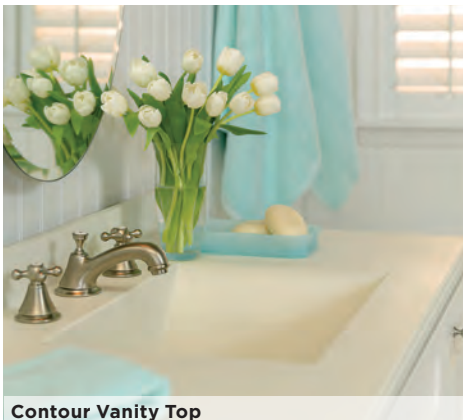

Contour Vanity Top