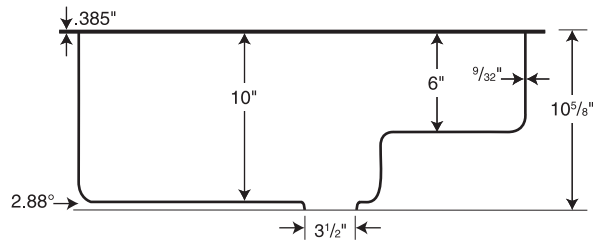

Capacity: 16 gallons

SPECIFICATIONS

QUAD-3322 Granite Undermount Large Single Ascend™ Bowl Kitchen Sink

Model	Part	Nominal Dimensions	Ship Wt. Lb.	Ship FedEx	Carton Dims. In.	Cu. Ft.
QUAD-3322	QU03322AD	32" W x 21" D (813 mm x 533 mm)	49	FedEx	40 x 30 x 21	14.58