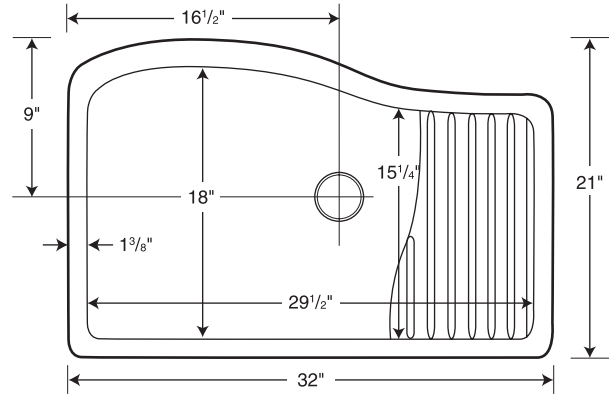

Capacity: 16 gallons

SPECIFICATIONS

QUAD-3322 Granite Undermount Large Single Ascend™ Bowl Kitchen Sink

Model	Part	Nominal Dimensions	Ship Wt. Lb.	Ship FedEx	Carton Dims. In.	Cu. Ft.
QUAD-3322	QU03322AD	32" W x 21" D (813 mm x 533 mm)	49	FedEx	40 x 30 x 21	14.58