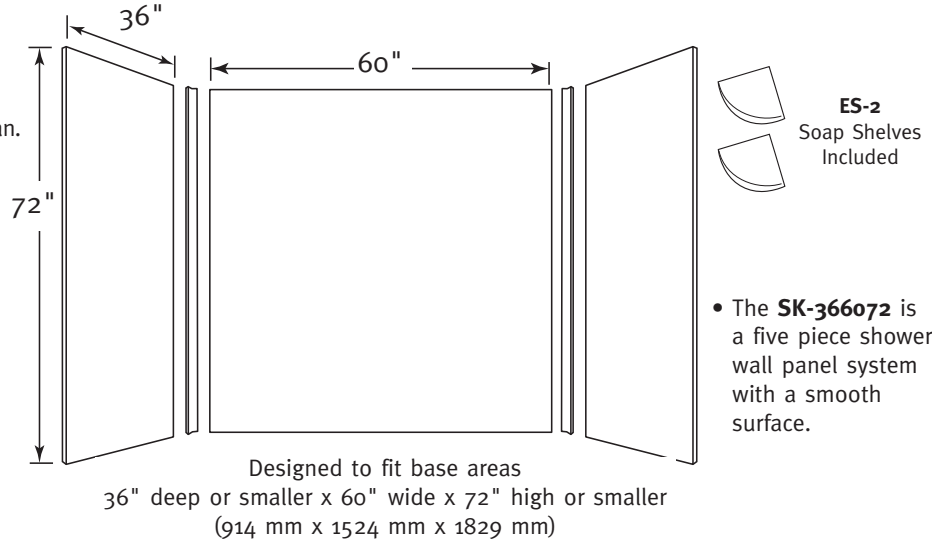

- The **SK-366072** is a five piece shower wall panel system with a smooth surface.

#### SK-366072 Swanstone Shower Wall Kit

Model	Part	Base Area Designed To Fit	Ship Wt. Lb.	Ship FedEx	Carton Dims. In.	Cu. Ft.
SK-366072	SK366072	36" D x 60" W x 72" H* (914 mm x 1524 mm x 1829 mm) (*or smaller)	185	-	76 x 64 x 4	11.25

Kit Includes: Two side panels, one back panel, two corner molding strips, two corner soap shelves.

Packaging: Each kit is packed in an individual carton.