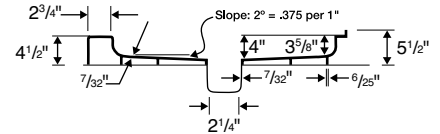

SS-36DTF
 Double
 Threshold

Model	A	B
SS-36NEO	36" 18"	
SS-38NEO	38" 20"	

Model	Nominal Size	Rough-In Dimensions			
		36"	36"	18"	18"
SS-36DTF	36" x 36"	36-1/16"	36-1/16"	18-3/16"	18-3/16"
		A	B	25"	12"
SS-36NEO	36" x 36"	36-1/8"	18-3/16"	25-1/8"	12-3/16"
SS-38NEO	38" x 38"	38-1/8"	20-3/16"	25-1/8"	12-3/16"

IMPORTANT: Rough-in dimensions are provided for reference only. You must measure the actual shower floor and check local building code requirements before construction of the stud wall.

SPECIFICATIONS

Swanstone Double Threshold and Neo Angle Shower Floors With Fit-Flo™ Drain

Model	Part	Nominal Size Dimensions	Ship Wt. Lb.	Ship FedEx	Carton Dims. In.	Cu. Ft.
Double Threshold Shower Floor						
SS-36DTF	SD03636MD	36" D x 36" W DTF (914 mm x 914 mm)	44	-	42 x 41 x 10	10
Neo Angle Shower Floors						
SS-36NEO	SN00036MD	36" D x 36" W (914 mm x 914 mm)	40	-	42 x 42 x 10	11
SS-38NEO	SN00038MD	38" D x 38" W (965 mm x 965 mm)	44	-	44 x 43 x 10	11