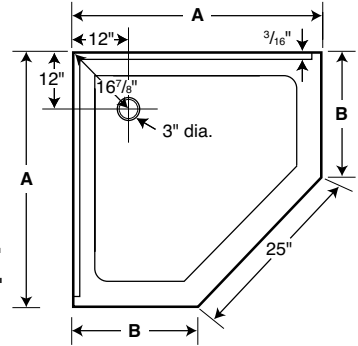

SS-36DTF
 Double
 Threshold

Model	A	B
SS-36NEO	36" 18"	
SS-38NEO	38" 20"	

Model	Nominal Size	Rough-In Dimensions			
		36"	36"	18"	18"
SS-36DTF	36" x 36"	36-1/16"	36-1/16"	18-3/16"	18-3/16"
		A	B	25"	12"
SS-36NEO	36" x 36"	36-1/8"	18-3/16"	25-1/8"	12-3/16"
SS-38NEO	38" x 38"	38-1/8"	20-3/16"	25-1/8"	12-3/16"

IMPORTANT: Rough-in dimensions are provided for reference only. You must measure the actual shower floor and check local building code requirements before construction of the stud wall.

SPECIFICATIONS

Swanstone Double Threshold and Neo Angle Shower Floors With Fit-Flo™ Drain

Model	Part	Nominal Size Dimensions	Ship Wt. Lb.	Ship FedEx	Carton Dims. In.	Cu. Ft.
Double Threshold Shower Floor						
SS-36DTF	SD03636MD	36" D x 36" W DTF (914 mm x 914 mm)	44	-	42 x 41 x 10	10
Neo Angle Shower Floors						
SS-36NEO	SN00036MD	36" D x 36" W (914 mm x 914 mm)	40	-	42 x 42 x 10	11
SS-38NEO	SN00038MD	38" D x 38" W (965 mm x 965 mm)	44	-	44 x 43 x 10	11