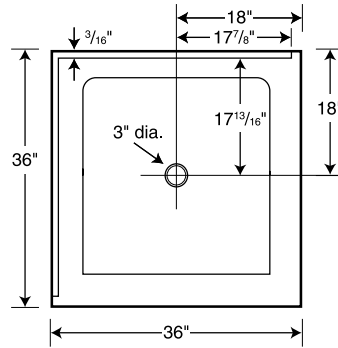

SS-36DTF
 Double
 Threshold

Model	A	B
SS-36NEO	36" 18"	
SS-38NEO	38" 20"	

Model	Nominal Size	Rough-In Dimensions			
		36"	36"	18"	18"
SS-36DTF	36" x 36"	36-1/16"	36-1/16"	18-3/16"	18-3/16"
		A	B	25"	12"
SS-36NEO	36" x 36"	36-1/8"	18-3/16"	25-1/8"	12-3/16"
SS-38NEO	38" x 38"	38-1/8"	20-3/16"	25-1/8"	12-3/16"

IMPORTANT: Rough-in dimensions are provided for reference only. You must measure the actual shower floor and check local building code requirements before construction of the stud wall.

SPECIFICATIONS

Swanstone Double Threshold and Neo Angle Shower Floors With Fit-Flo™ Drain

Model	Part	Nominal Size Dimensions	Ship Wt. Lb.	Ship FedEx	Carton Dims. In.	Cu. Ft.
Double Threshold Shower Floor						
SS-36DTF	SD03636MD	36" D x 36" W DTF (914 mm x 914 mm)	44	-	42 x 41 x 10	10
Neo Angle Shower Floors						
SS-36NEO	SN00036MD	36" D x 36" W (914 mm x 914 mm)	40	-	42 x 42 x 10	11
SS-38NEO	SN00038MD	38" D x 38" W (965 mm x 965 mm)	44	-	44 x 43 x 10	11