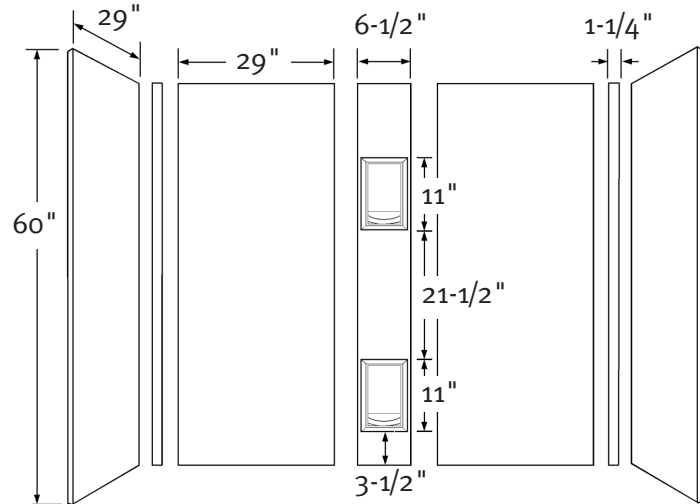

Designed to fit tub area 30" deep x 60" wide (762 mm x 1524 mm), or smaller

#### SS-60-5 Swanstone Bath Wall Kit

Model	Part	Tub Area Designed To Fit	Ship Wt. Lb.	Ship FedEx	Carton Dims. In.	Cu. Ft.
SS-60-5	SS00605	30" D x 60" W* (762 mm x 1524 mm) (or smaller)	121	-	65 x 31 x 6	7