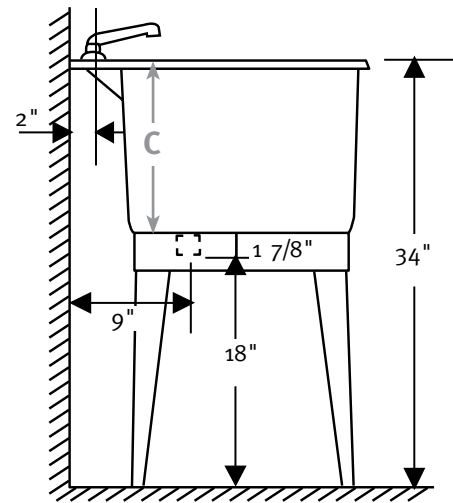

**Manufactured from Polypropylene**

WARRANTY	
Limited 1-year – Residential	
Limited 1-year – Commercial	

**FEATURES**

- Molded-in drain and stopper
- Made of sturdy polypropylene
- Affordable utility
- One set of angular steel legs (4)
- 22 gallon capacity (83L)
- 4" pre-molded faucet holes

**PT-1**  
25" D x 22" W  
(635 mm x 559 mm)  
A 20", B 20", C 13-1/2"

**SPECIFICATIONS**
**PT-1 Polypropylene Single Laundry Tub**
**COLORS**

(See inside back cover for color sample.)

- White (010)

Model	Part	Dimensions	Wt. Lb.	Ship	Ship	Carton
				UPS	Dims. In.	Cu. Ft.
PT-1 Floor Model	PT10000	25" D x 22" W (635 mm x 559 mm)	15	UPS	26 x 23 x 18	6.23
PT-1-6PK Floor Model	PT1000006	25" D x 22" W (635 mm x 559 mm)	70	UPS	36 x 26 x 24	13.00
PT-1-92PK Floor Model	PT1000092	25" D x 22" W (635 mm x 559 mm)	1182	—	SKID PACK	—

PT-1 Includes: One single tub, one set of angular steel legs (4) with hardware and complete installation instructions.

Packaging: Packed in individual cartons.

PT-1-6PK Includes: Six-pack single tubs, angular steel legs (24) with hardware and complete installation instructions.

Packaging: Packed in two cartons: one for tubs and one for legs.

PT-1-92PK Includes: Ninety-two pack single tubs, angular steel legs with hardware and complete installation instructions.

Packaging: Packed on skid.