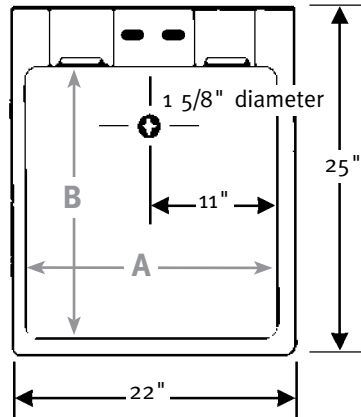

**Manufactured from Polypropylene**

WARRANTY	
Limited 1-year – Residential	
Limited 1-year – Commercial	

**FEATURES**

- Molded-in drain and stopper
- Made of sturdy polypropylene
- Affordable utility
- One set of angular steel legs (4)
- 22 gallon capacity (83L)
- 4" pre-molded faucet holes

**PT-1**  
25" D x 22" W  
(635 mm x 559 mm)  
A 20", B 20", C 13-1/2"

**SPECIFICATIONS**
**PT-1 Polypropylene Single Laundry Tub**
**COLORS**

(See inside back cover for color sample.)

- White (010)

Model	Part	Dimensions	Wt. Lb.	Ship	Ship	Carton
				UPS	Dims. In.	Cu. Ft.
PT-1 Floor Model	PT10000	25" D x 22" W (635 mm x 559 mm)	15	UPS	26 x 23 x 18	6.23
PT-1-6PK Floor Model	PT1000006	25" D x 22" W (635 mm x 559 mm)	70	UPS	36 x 26 x 24	13.00
PT-1-92PK Floor Model	PT1000092	25" D x 22" W (635 mm x 559 mm)	1182	—	SKID PACK	—

PT-1 Includes: One single tub, one set of angular steel legs (4) with hardware and complete installation instructions.

Packaging: Packed in individual cartons.

PT-1-6PK Includes: Six-pack single tubs, angular steel legs (24) with hardware and complete installation instructions.

Packaging: Packed in two cartons: one for tubs and one for legs.

PT-1-92PK Includes: Ninety-two pack single tubs, angular steel legs with hardware and complete installation instructions.

Packaging: Packed on skid.